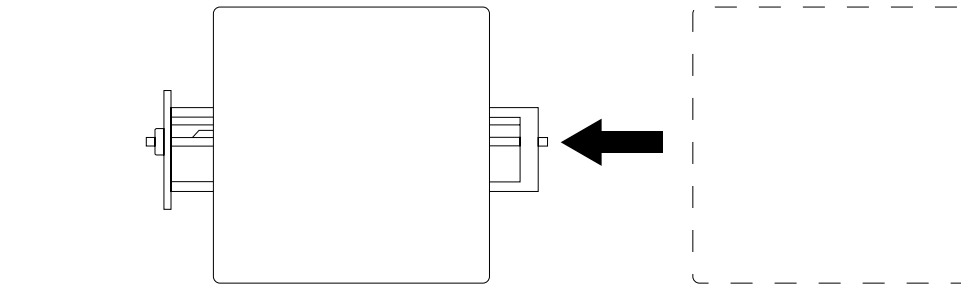

U806 Toilet Tissue Dispenser

Operation Instructions

INSTRUCTIONS

1. Depress Spring

To free the spindle, pull metal rod and depress spring.

2. Remove Spindle

Once the spindle is depressed, remove spindle from roll.

3. Place Toilet Tissue Roll on Spindle

Slide one (1) standard toilet tissue roll onto spindle

4. Replace Spindle