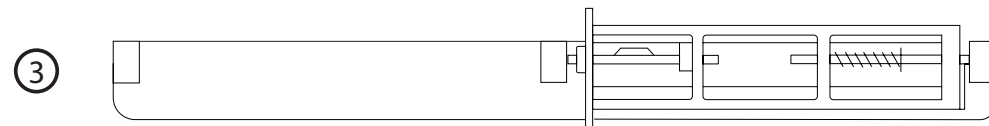

U806 Toilet Tissue Dispenser

Operation Instructions

INSTRUCTIONS

1. Depress Spring

To free the spindle, pull metal rod and depress spring.

2. Remove Spindle

Once the spindle is depressed, remove spindle from roll.

3. Place Toilet Tissue Roll on Spindle

Slide one (1) standard toilet tissue roll onto spindle

4. Replace Spindle