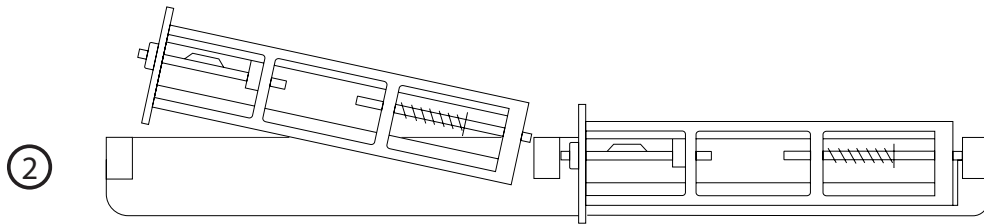

U806 Toilet Tissue Dispenser

Operation Instructions

INSTRUCTIONS

1. Depress Spring

To free the spindle, pull metal rod and depress spring.

2. Remove Spindle

Once the spindle is depressed, remove spindle from roll.

3. Place Toilet Tissue Roll on Spindle

Slide one (1) standard toilet tissue roll onto spindle

4. Replace Spindle