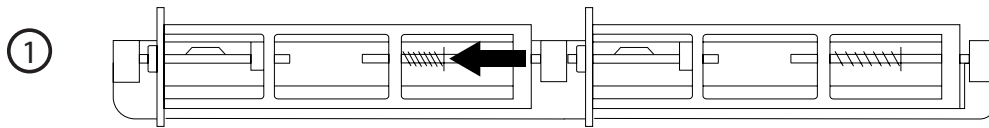

U806 Toilet Tissue Dispenser

Operation Instructions

INSTRUCTIONS

1. Depress Spring

To free the spindle, pull metal rod and depress spring.

2. Remove Spindle

Once the spindle is depressed, remove spindle from roll.

3. Place Toilet Tissue Roll on Spindle

Slide one (1) standard toilet tissue roll onto spindle

4. Replace Spindle